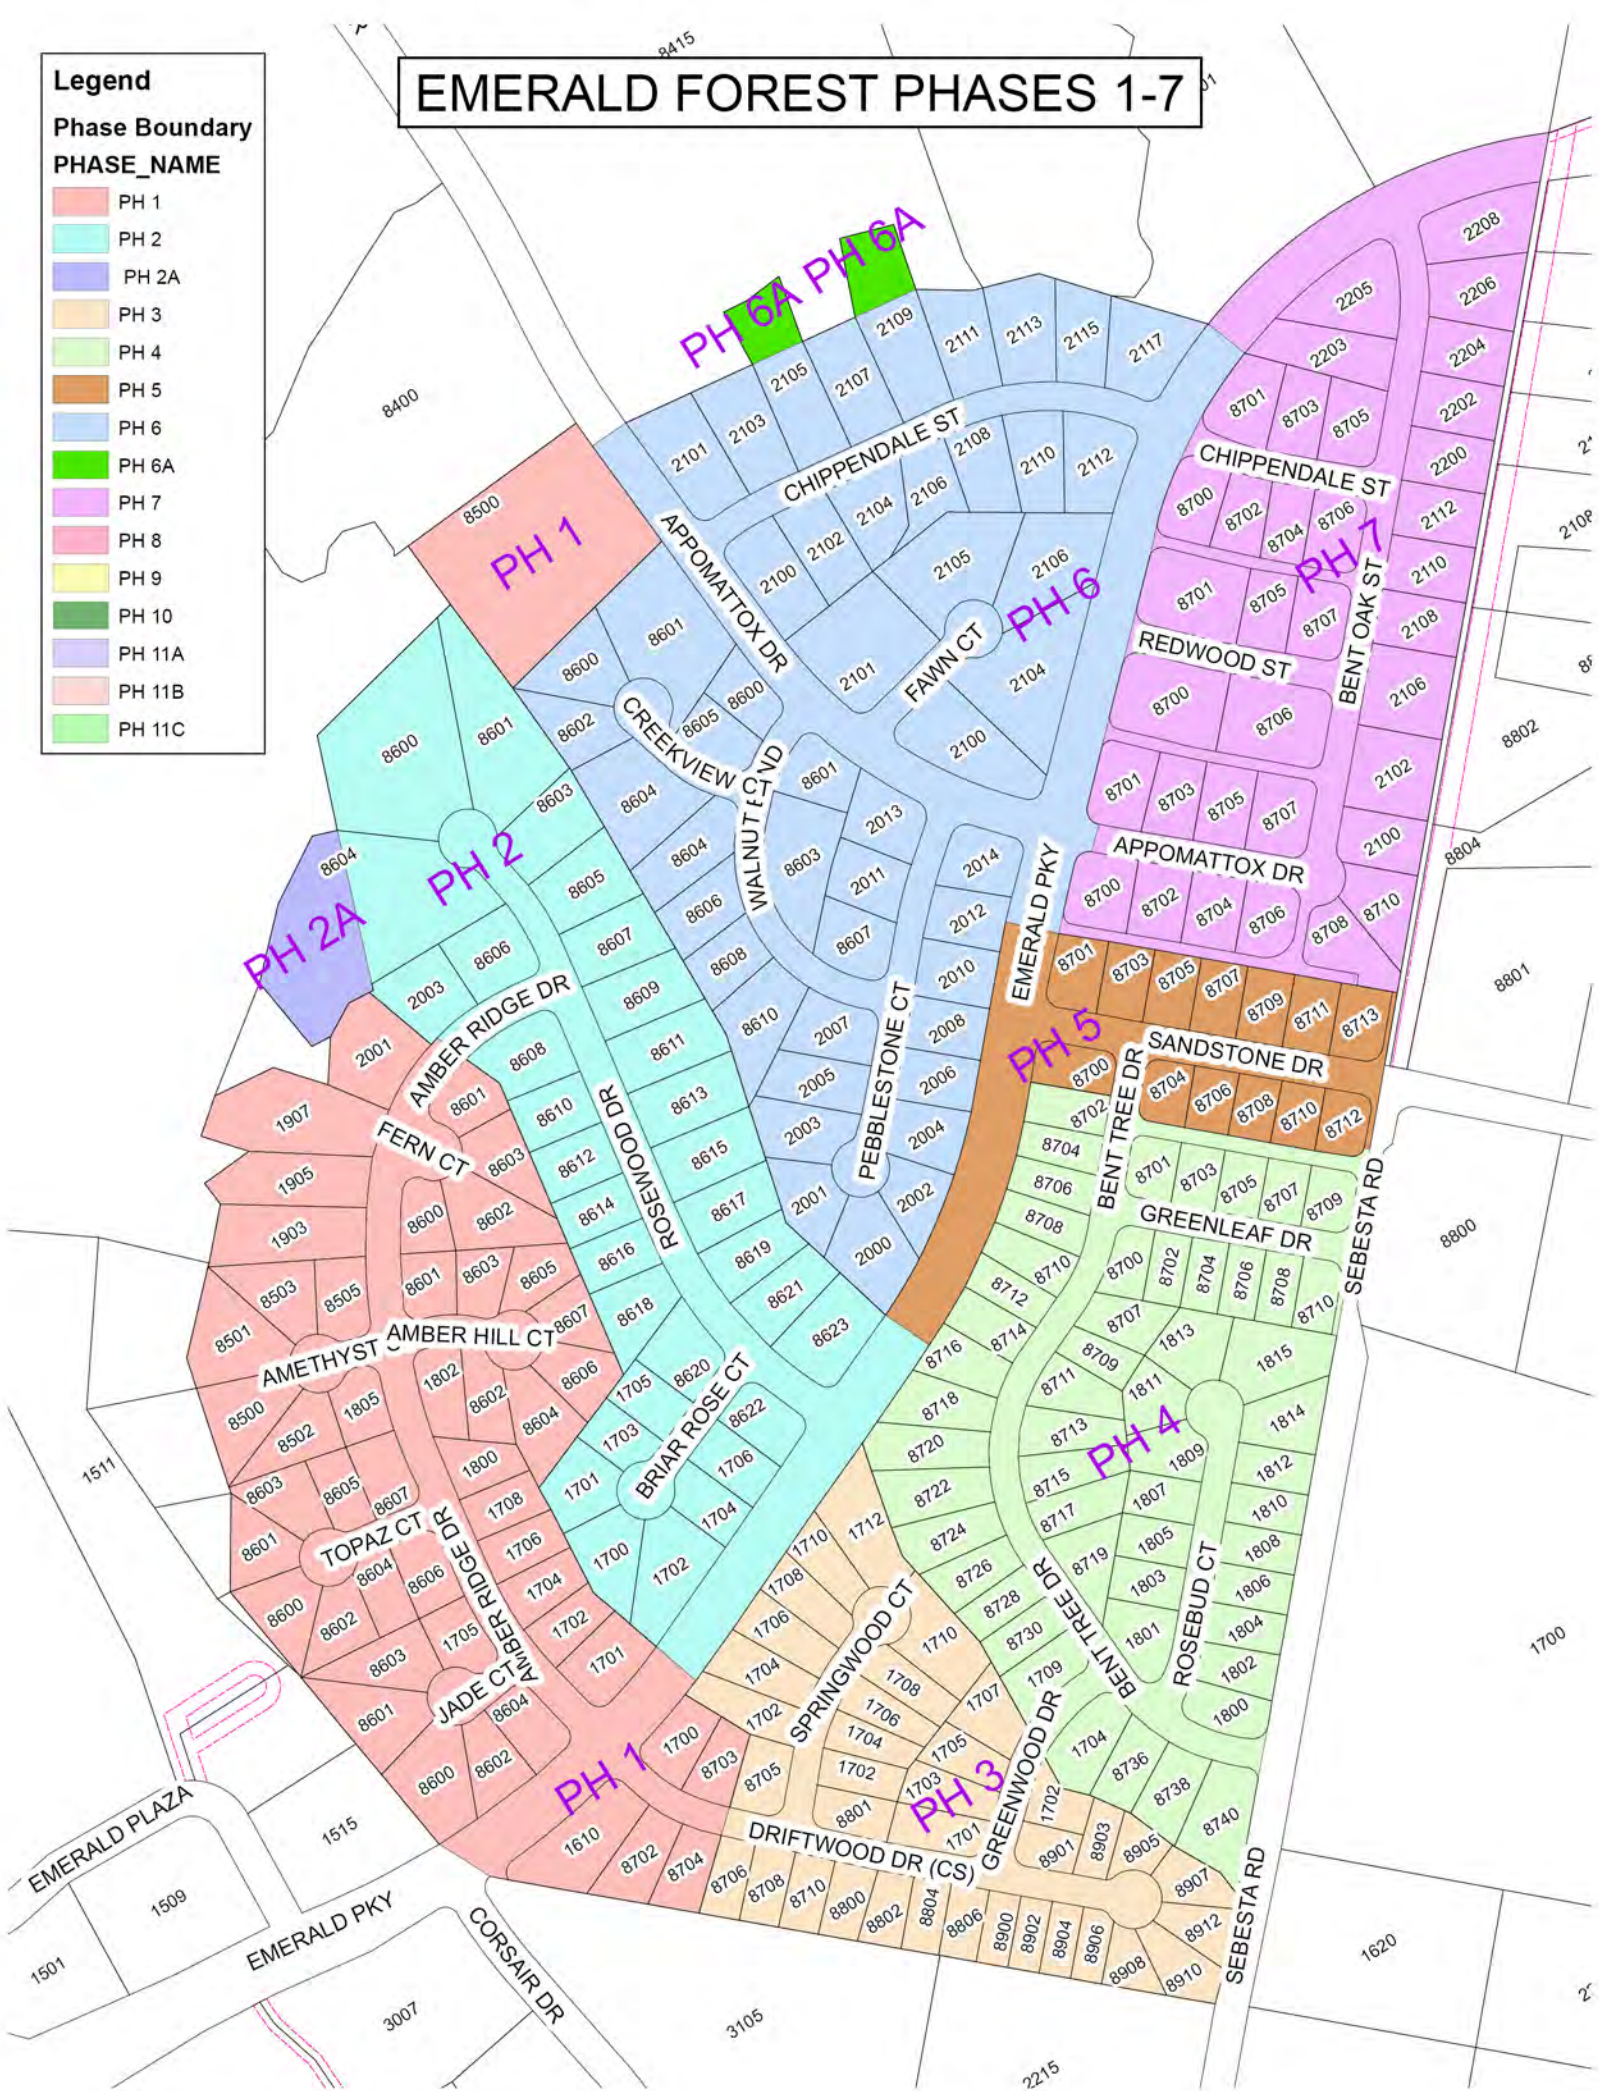

# EMERALD FOREST PHASES 1-7

Legend	
Phase Boundary	
PHASE_NAME	
PH 1	[Red]
PH 2	[Cyan]
PH 2A	[Purple]
PH 3	[Orange]
PH 4	[Light Green]
PH 5	[Brown]
PH 6	[Blue]
PH 6A	[Green]
PH 7	[Pink]
PH 8	[Light Purple]
PH 9	[Yellow]
PH 10	[Dark Green]
PH 11A	[Light Blue]
PH 11B	[Light Orange]
PH 11C	[Light Green]

# EMERALD FOREST PHASES 8-11

**Legend**

**Phase Boundary**

**PHASE\_NAME**

- PH 1
- PH 2
- PH 2A
- PH 3
- PH 4
- PH 5
- PH 6
- PH 6A
- PH 7
- PH 8
- PH 9
- PH 10
- PH 11A
- PH 11B
- PH 11C