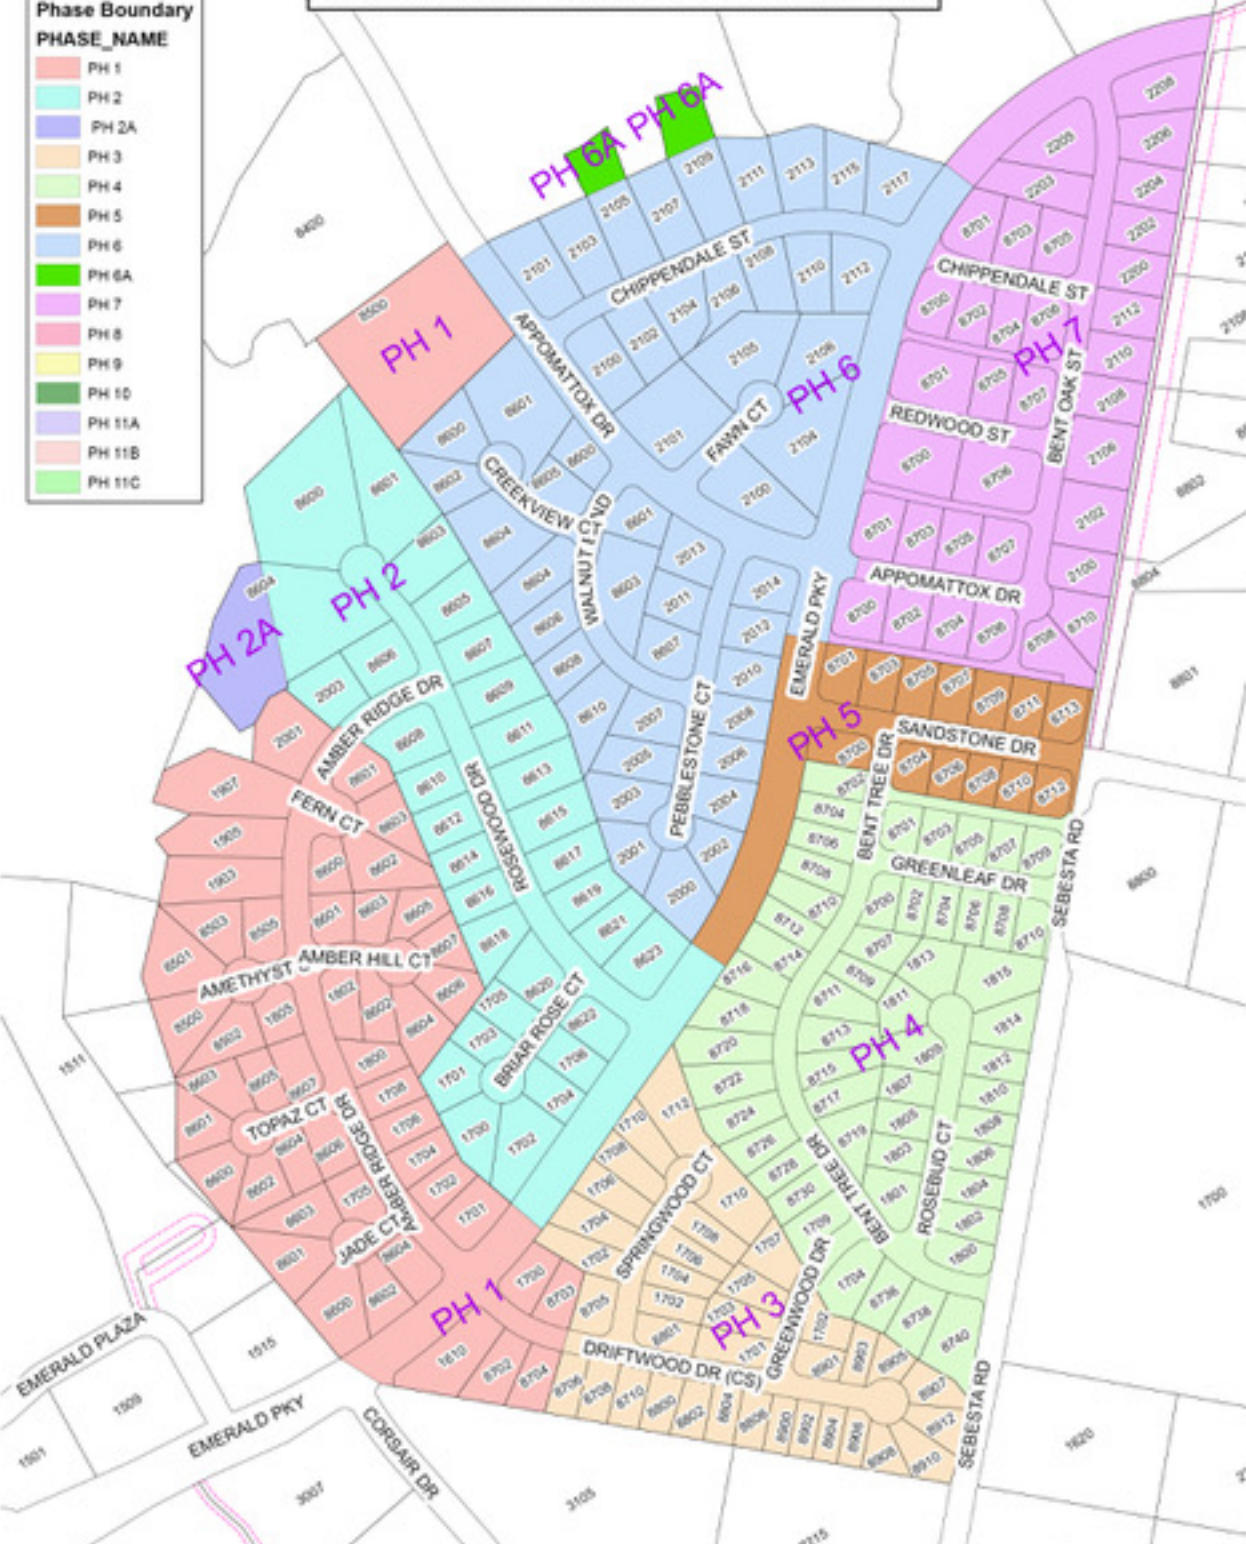

EMERALD FOREST PHASES 1-7

Legend

Phase Boundary

PHASE_NAME	Color
PH 1	Light Red
PH 2	Light Blue
PH 2A	Light Purple
PH 3	Light Orange
PH 4	Light Green
PH 5	Orange
PH 6	Light Blue
PH 6A	Light Green
PH 7	Light Purple
PH 8	Light Pink
PH 9	Light Yellow
PH 10	Light Green
PH 11A	Light Purple
PH 11B	Light Orange
PH 11C	Light Green

EMERALD FOREST PHASES 8-11

Legend

Phase Boundary

PHASE_NAME

- PH 1
- PH 2
- PH 2A
- PH 3
- PH 4
- PH 5
- PH 6
- PH 6A
- PH 7
- PH 8
- PH 9
- PH 10
- PH 11A
- PH 11B
- PH 11C